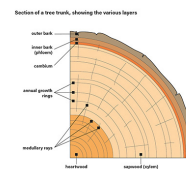

WHITTLING WILDLIFE

Peter Benson
HB arlin • 210 x 148 mm • 144 pages
300 photographs, 20 templates
Word count: 20,000
ISBN: 9781784946944 • £14.99
June 2025