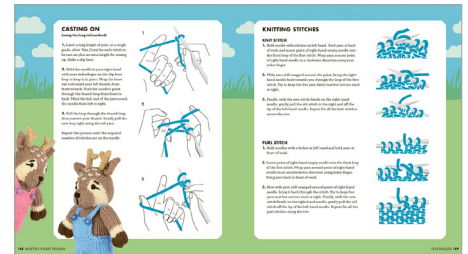

## KNITTED FOREST FRIENDS

Sarah Keen  
 PB with flaps • 235 x 210 mm • 160 pages  
 200 photographs, 20 illustrations  
 Word count: 20,000  
 ISBN: 9781784946937 • £16.99  
 April 2025